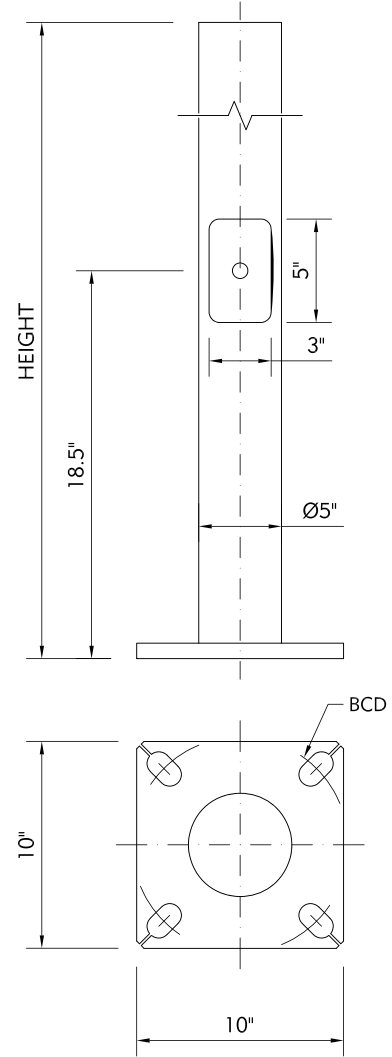

THORCO POLES

RSSP5 series 5" Straight Round

Project:		Qty:	
Product Code:		Type:	
Entered By:		Date:	

STANDARD EQUIPMENT:

The pole is supplied complete with base, top cap, hand hole and hand hole cover.

FINISH:

Standard finishes available are:

- Powder Coat Painted
- Galvanized and Powder Coat Painted
- Galvanized

Other finishes are available upon consultation with the factory.

MOUNTING OPTIONS:

Fixtures can be either [tenon](#) mounted, arm mounted or drilled

EPA

Rated up to 100mph, gust factor of 1.33.

For higher than standard please consult factory

SPECIFICATIONS:

	HEIGHT	WALL	E.P.A. 80MPH (SQ.FT)	E.P.A. 90MPH (SQ.FT)	E.P.A. 100MPH (SQ.FT)	ANCHOR BOLT SIZE	WEIGHT	BCD (Bolt circle dia.)
RSSP512-25	12 ft	0.125"	23.5	18	14.5	1" x 36"	90 lbs	9.633" - 11.133" dia.
RSSP514-25	14 ft	0.125"	17	12	9.5	1" x 36"	103 lbs	9.633" - 11.133" dia.
RSSP516-25	16 ft	0.125"	13	10	8	1" x 36"	116 lbs	9.633" - 11.133" dia.
RSSP518-25	18 ft	0.125"	10.5	8	6	1" x 36"	123 lbs	9.633" - 11.133" dia.
RSSP520-25	20 ft	0.125"	9	7	5	1" x 36"	129 lbs	9.633" - 11.133" dia.
RSSP518-88	18 ft	0.188"	11	8	5.5	1" x 36"	164 lbs	9.633" - 11.133" dia.
RSSP520-88	20 ft	0.188"	9	7	4.5	1" x 36"	202 lbs	9.633" - 11.133" dia.
RSSP524-88	24 ft	0.188"	6.5	4.5	2.5	1" x 36"	240 lbs	9.633" - 11.133" dia.

Model	Mounting	Finish	Base Cover	Options
RSSP512-25	T238 2-3/8" x 4" Tenon	WH White	NC Nut Covers only	DR Duplex Receptacle
RSSP514-25	T278 2-7/8" x 4" Tenon	BK Black	BC Standard Base Cover	BA1 Banner Arm 1
RSSP516-25	T300 3" x 4" Tenon	DB Dark Brown	DABC1 Decorative Aluminum Base cover 1	BA2 Banner Arms 2 @ 180°
RSSP518-25	T400 4" x 4" Tenon	CC Custom Color	DABC2 Decorative Aluminum Base cover 2	
RSSP520-25	TCUS Custom Tenon			
RSSP518-88	D1 Drilled - 1 head			
RSSP520-88	D2-180 Drilled - 2 heads @ 180°			
RSSP524-88	D2-90 Drilled - 2 heads @ 90°			
	D3-90 Drilled - 3 heads @ 90°			
	D3-120 Drilled - 3 heads @ 90°			
	D4-90 Drilled - 4 heads @ 120°			

Example: RSSP512-25-T238-WH-NC-DR