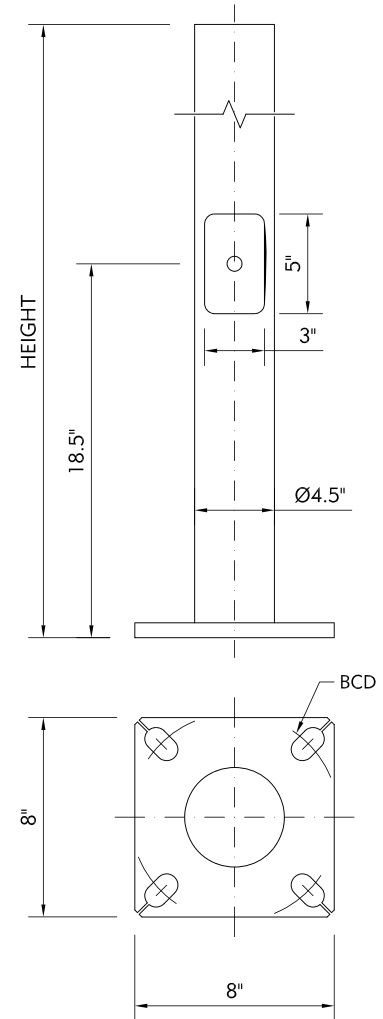

THORCO POLES

RSSP4.5 series 4.5" Straight Round

Project:		Qty:	
Product Code:		Type:	
Entered By:		Date:	

STANDARD EQUIPMENT:

The pole is supplied complete with base, top cap, hand hole and hand hole cover.

FINISH:

Standard finishes available are:

- Powder Coat Painted
- Galvanized and Powder Coat Painted
- Galvanized

Other finishes are available upon consultation with the factory.

MOUNTING OPTIONS:

Fixtures can be either **tenon** mounted, arm mounted or drilled

EPA

Rated up to 100mph, gust factor of 1.33.

For higher than standard please consult factory

SPECIFICATIONS:

	HEIGHT	WALL	E.P.A.			ANCHOR BOLT SIZE	WEIGHT	BCD (Bolt circle dia.)
			80MPH (SQ.FT)	90MPH (SQ.FT)	100MPH (SQ.FT)			
RSSP4510-25	10 ft	0.125"	24	19	15	3/4" x 24"	73 lbs	7.425" - 8.839" dia.
RSSP4512-25	12 ft	0.125"	20	15	12	3/4" x 24"	88 lbs	7.425" - 8.839" dia.
RSSP4514-25	14 ft	0.125"	17	12	9.5	3/4" x 24"	102 lbs	7.425" - 8.839" dia.
RSSP4516-25	16 ft	0.125"	13	10	8	3/4" x 24"	116 lbs	7.425" - 8.839" dia.
RSSP4518-25	18 ft	0.125"	10.5	8	6	3/4" x 24"	130 lbs	7.425" - 8.839" dia.
RSSP4520-25	20 ft	0.125"	9	7	5	3/4" x 24"	145 lbs	7.425" - 8.839" dia.
RSSP4516-88	16 ft	0.188"	13	10	7.5	3/4" x 24"	172 lbs	7.425" - 8.839" dia.
RSSP4518-88	18 ft	0.188"	11	8	5.5	3/4" x 24"	196 lbs	7.425" - 8.839" dia.
RSSP4520-88	20 ft	0.188"	19	7	4.5	3/4" x 24"	214 lbs	7.425" - 8.839" dia.
RSSP4524-88	24 ft	0.188"	6.5	4.5	2.5	3/4" x 24"	260 lbs	7.425" - 8.839" dia.

Model	Mounting	Finish	Base Cover	Options
RSSP4510-25	T238 2-3/8" x 4" Tenon	WH White	NC Nut Covers only	DR Duplex Receptacle
RSSP4512-25	T278 2-7/8" x 4" Tenon	BK Black	BC Standard Base Cover	BA1 Banner Arm 1
RSSP4514-25	T300 3" x 4" Tenon	DB Dark Brown	DABC1 Decorative Aluminum Base cover 1	BA2 Banner Arms 2 @ 180°
RSSP4516-25	T400 4" x 4" Tenon	CC Custom Color	DABC2 Decorative Aluminum Base cover 2	
RSSP4518-25	TCUS Custom Tenon			
RSSP4520-25				
RSSP4516-88	D1 Drilled - 1 head			
RSSP4518-88	D2-180 Drilled - 2 heads @ 180°			
RSSP4518-88	D2-90 Drilled - 2 heads @ 90°			
RSSP4520-88	D3-90 Drilled - 3 heads @ 90°			
RSSP4524-88	D3-120 Drilled - 3 heads @ 90°			
	D4-90 Drilled - 4 heads @ 120°			

Example: RSSP410-25-T238-WH-NC-DR